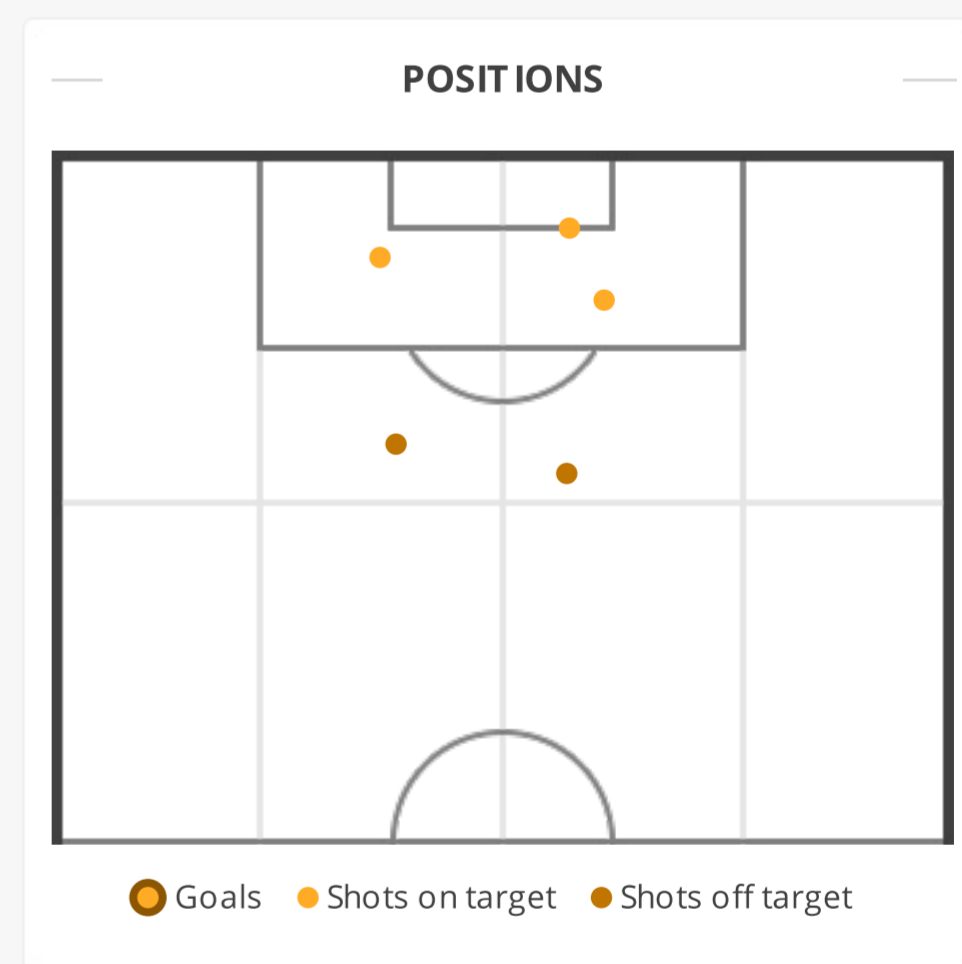

GENERAL STATS

FIRST/SECOND HALF COMPARISON		
BROADFIELDS FC		
0	Assists	0
10 (6)	Shots (on target)	7 (2)
5	Corners	3
3	Yellow cards	0
0	Red cards	0
0	Offsides	0
0	Substitutions	3

TOTALS		
BROADFIELDS FC EDGWARE TOW...		
0	Assists	0
17 (8)	Shots (on target)	15 (8)
8	Corners	3
3	Yellow cards	0
0	Red cards	0
0	Offsides	3
3	Substitutions	3

FIRST/SECOND HALF COMPARISON		
EDGWARE TOWN FC		
0	Assists	0
7 (3)	Shots (on target)	8 (5)
1	Corners	2
0	Yellow cards	0
0	Red cards	0
1	Offsides	2
0	Substitutions	3

SHOTS STATS

FIRST HALF		
10 (6)	Shots (on target)	7 (3)
88.69	Shots - average distance (m)	89.06
4'30"	1 shot every (mins)	6'26"
60	% shots on target	42.86
SECOND HALF		
7 (2)	Shots (on target)	8 (5)
80.52	Shots - average distance (m)	23.78
6'26"	1 shot every (mins)	5'38"
28.57	% shots on target	62.5
TOTALS		
17 (8)	Shots (on target)	15 (8)
86.2	Shots - average distance (m)	78.3
5'18"	1 shot every (mins)	6'0"
47.06	% shots on target	53.33