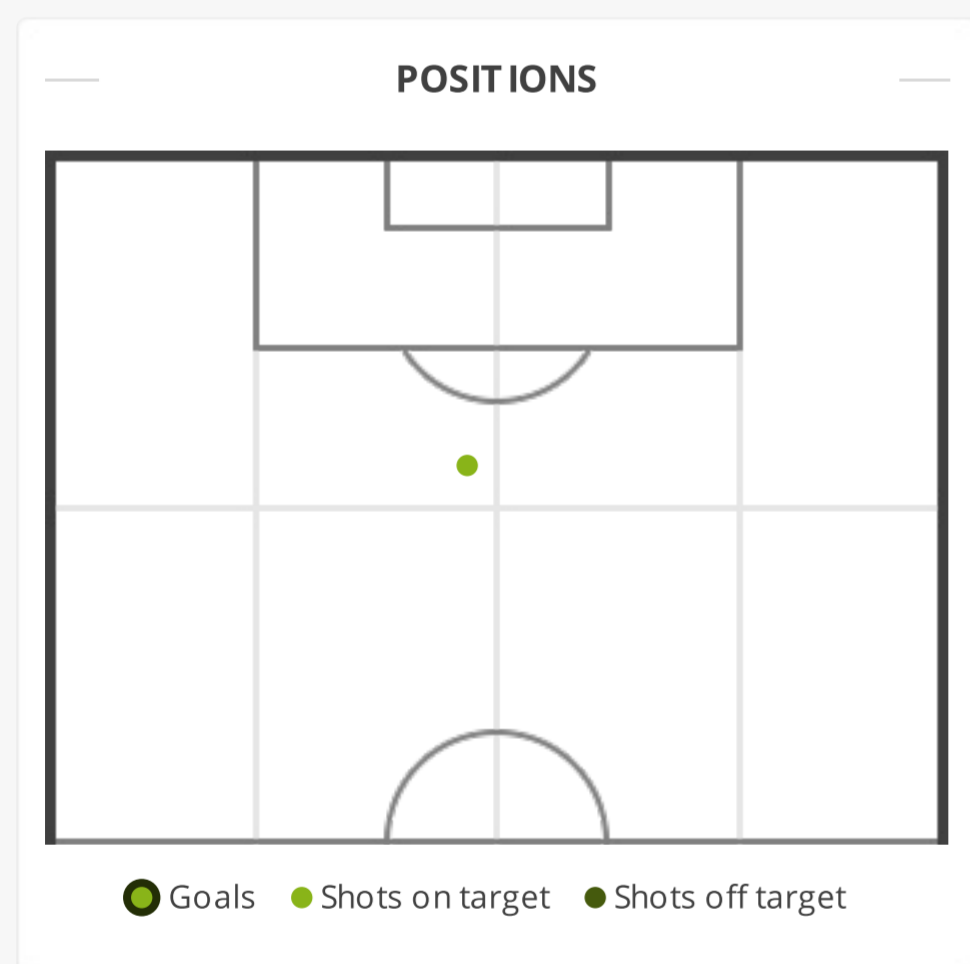

BROADFIELDS FC

45' Clifton

Tuesday | 8 October 2019 | 20:45

1 0

EDGWARE TOWN FC

LINEUPS

Coach		
FALEY	1	
74'	CRUICKSHANK	2
	MILLER	3
39'	HENLEY	4
	CLIFTON	5
8'	ANDERSON-RICHARDS	6
	MORAN	7
36'	GOODE-KEELEY	8
63'	SMITH	9
84'	SPINKS	10
	STEFANOICA	11
BENCH		
63'	O'KEEFE	12
	FAUX-JAMES	13
	MATTAN	14
84'	ONABOLU	15

Coach Fergus Moore		
1	SIDDALL	
2	MOONEY	48'
3	BEECH	
4	MARKS	
5	MCCLUSKEY	
6	BURGESS	
7	BENAVIDES	
8	CARRUTHERS	
9	PAGE	73'
10	JAMES	66'
11	OFORI	
BENCH		
12	AZAB	
14	AMOAH	66'
15	EDWARDS	48'
16	JHAZI	73'
17	MOORE	

GENERAL STATS

FIRST/SECOND HALF COMPARISON		
BROADFIELDS FC		
0	Assists	0
10 (6)	Shots (on target)	7 (2)
5	Corners	3
3	Yellow cards	0
0	Red cards	0
0	Offsides	0
0	Substitutions	3

TOTALS		
BROADFIELDS FC EDGWARE TOW...		
0	Assists	0
17 (8)	Shots (on target)	15 (8)
8	Corners	3
3	Yellow cards	0
0	Red cards	0
0	Offsides	3
3	Substitutions	3

FIRST/SECOND HALF COMPARISON		
EDGWARE TOWN FC		
0	Assists	0
7 (3)	Shots (on target)	8 (5)
1	Corners	2
0	Yellow cards	0
0	Red cards	0
1	Offsides	2
0	Substitutions	3

SHOTS STATS

FIRST HALF		
10 (6)	Shots (on target)	7 (3)
88.69	Shots - average distance (m)	89.06
4'30"	1 shot every (mins)	6'26"
60	% shots on target	42.86
SECOND HALF		
7 (2)	Shots (on target)	8 (5)
80.52	Shots - average distance (m)	23.78
6'26"	1 shot every (mins)	5'38"
28.57	% shots on target	62.5
TOTALS		
17 (8)	Shots (on target)	15 (8)
86.2	Shots - average distance (m)	78.3
5'18"	1 shot every (mins)	6'0"
47.06	% shots on target	53.33