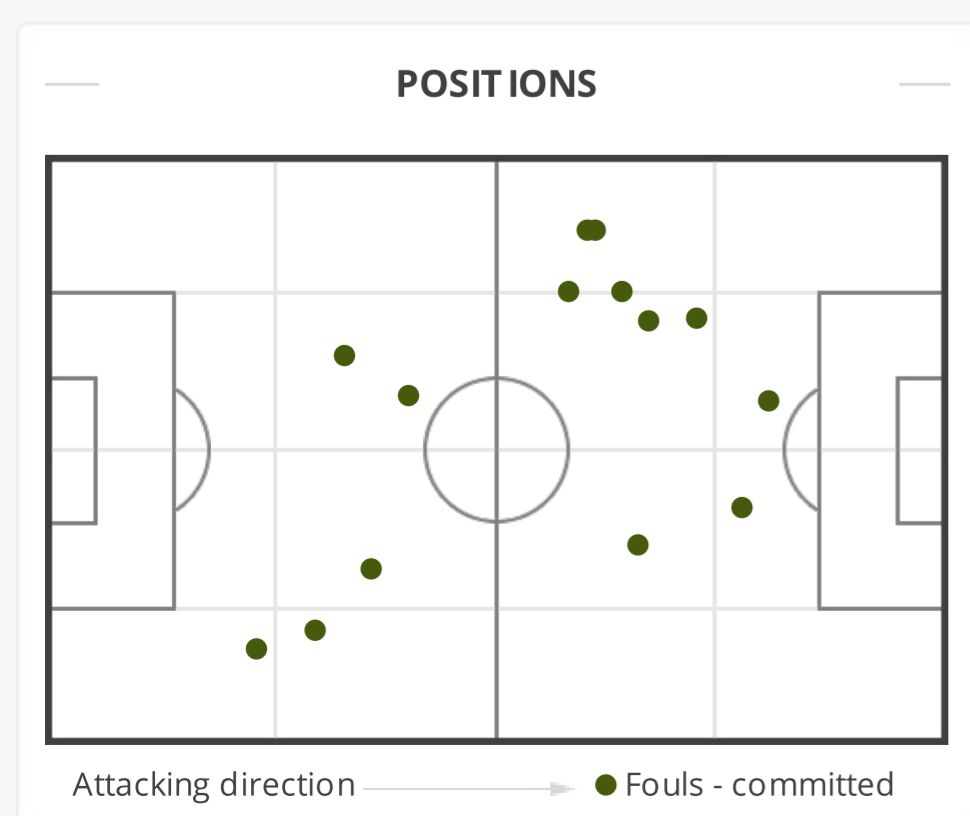

GENERAL STATS

FIRST/SECOND HALF COMPARISON		
BROADFIELDS FC		
0	Assists	0
10 (6)	Shots (on target)	7 (2)
5	Corners	3
3	Yellow cards	0
0	Red cards	0
0	Offsides	0
0	Substitutions	3

TOTALS		
BROADFIELDS FC EDGWARE TOW...		
0	Assists	0
17 (8)	Shots (on target)	15 (8)
8	Corners	3
3	Yellow cards	0
0	Red cards	0
0	Offsides	3
3	Substitutions	3

FIRST/SECOND HALF COMPARISON		
EDGWARE TOWN FC		
0	Assists	0
7 (3)	Shots (on target)	8 (5)
1	Corners	2
0	Yellow cards	0
0	Red cards	0
1	Offsides	2
0	Substitutions	3

SHOTS STATS

FIRST HALF		
10 (6)	Shots (on target)	7 (3)
88.69	Shots - average distance (m)	89.06
4'30"	1 shot every (mins)	6'26"
60	% shots on target	42.86
SECOND HALF		
7 (2)	Shots (on target)	8 (5)
80.52	Shots - average distance (m)	23.78
6'26"	1 shot every (mins)	5'38"
28.57	% shots on target	62.5
TOTALS		
17 (8)	Shots (on target)	15 (8)
86.2	Shots - average distance (m)	78.3
5'18"	1 shot every (mins)	6'0"
47.06	% shots on target	53.33

FOULS

FIRST HALF		
8	Fouls - committed	6
6	Fouls - suffered	7
SECOND HALF		
6	Fouls - committed	6
5	Fouls - suffered	6
TOTALS		
14	Fouls - committed	12
11	Fouls - suffered	13