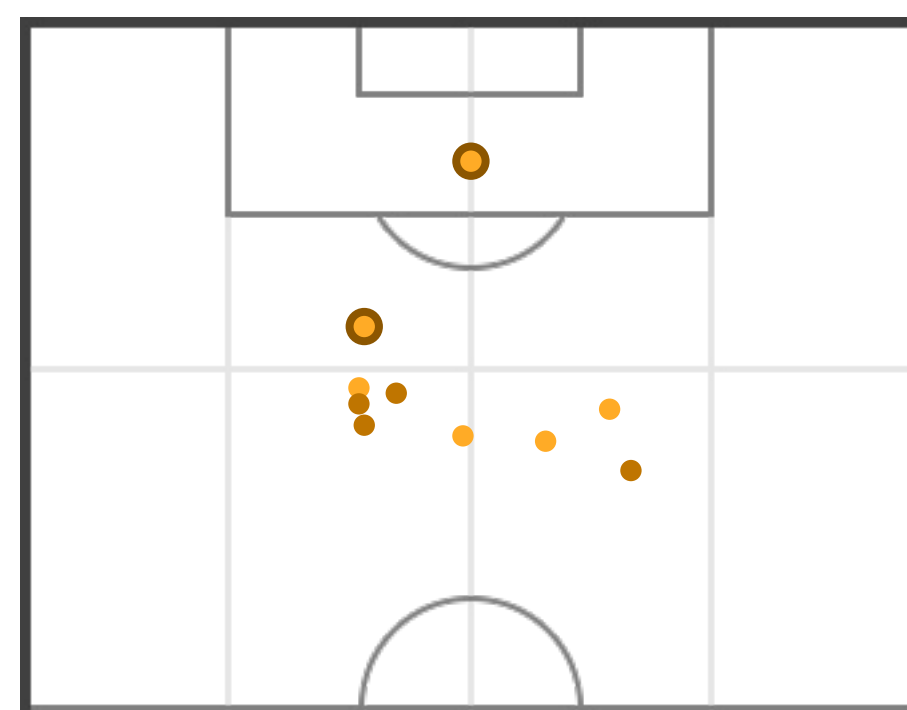

SHOTS STATS

POSITIONS

● Goals ● Shots on target ● Shots off target

FIRST HALF

4 (3)	Shots (on target)	3 (1)
19.84	Shots - average distance (m)	31.05
11'15"	1 shot every (mins)	15'0"

% shots on target

SECOND HALF

7 (2)	Shots (on target)	9 (6)
13.63	Shots - average distance (m)	30.4
6'26"	1 shot every (mins)	5'0"

% shots on target

TOTALS

11 (5)	Shots (on target)	12 (7)
14.85	Shots - average distance (m)	30.61
8'11"	1 shot every (mins)	7'30"

% shots on target

POSITIONS

● Goals ● Shots on target ● Shots off target

FOULS

POSITIONS

→ Attacking direction ● Fouls - committed

FIRST HALF

4	Fouls - committed	6
6	Fouls - suffered	4