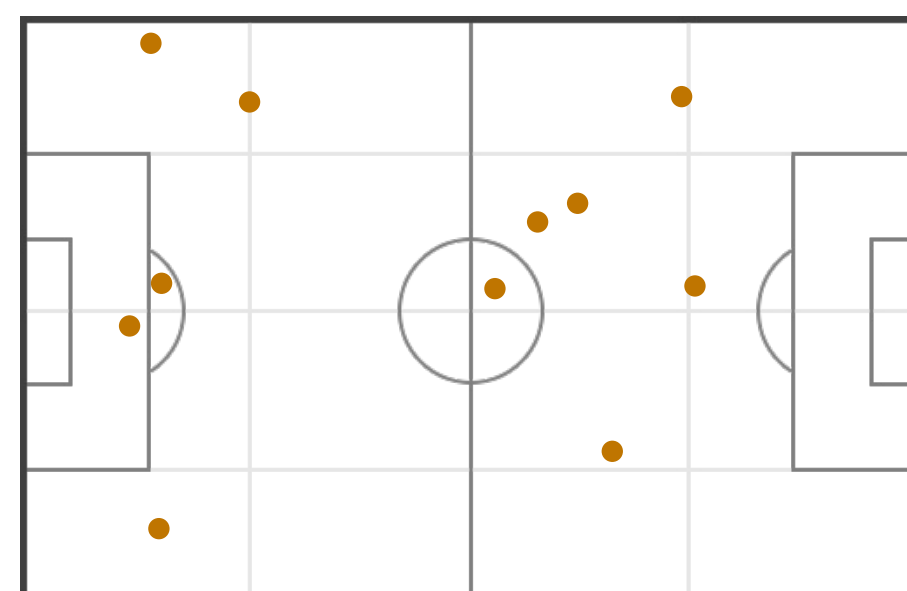

7 (2)	Shots (on target)	9 (6)
13.63	Shots - average distance (m)	30.4
6'26"	1 shot every (mins)	5'0"

% shots on target

TOTALS

11 (5)	Shots (on target)	12 (7)
14.85	Shots - average distance (m)	30.61
8'11"	1 shot every (mins)	7'30"

% shots on target

POSITIONS

● Goals ● Shots on target ● Shots off target

FOULS

POSITIONS

→ Attacking direction ● Fouls - committed

FIRST HALF

4	Fouls - committed	6
6	Fouls - suffered	4

SECOND HALF

7	Fouls - committed	5
5	Fouls - suffered	4

TOTALS

11	Fouls - committed	11
11	Fouls - suffered	8

POSITIONS

← Attacking direction ● Fouls - committed

See all match details on:

goal.sh/m/ou6kw222b