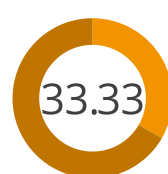

SHOTS STATS

POSITIONS

● Goals ● Shots on target ● Shots off target

FIRST HALF

4 (3)	Shots (on target)	3 (1)
19.84	Shots - average distance (m)	31.05
11'15"	1 shot every (mins)	15'0"

% shots on target

SECOND HALF