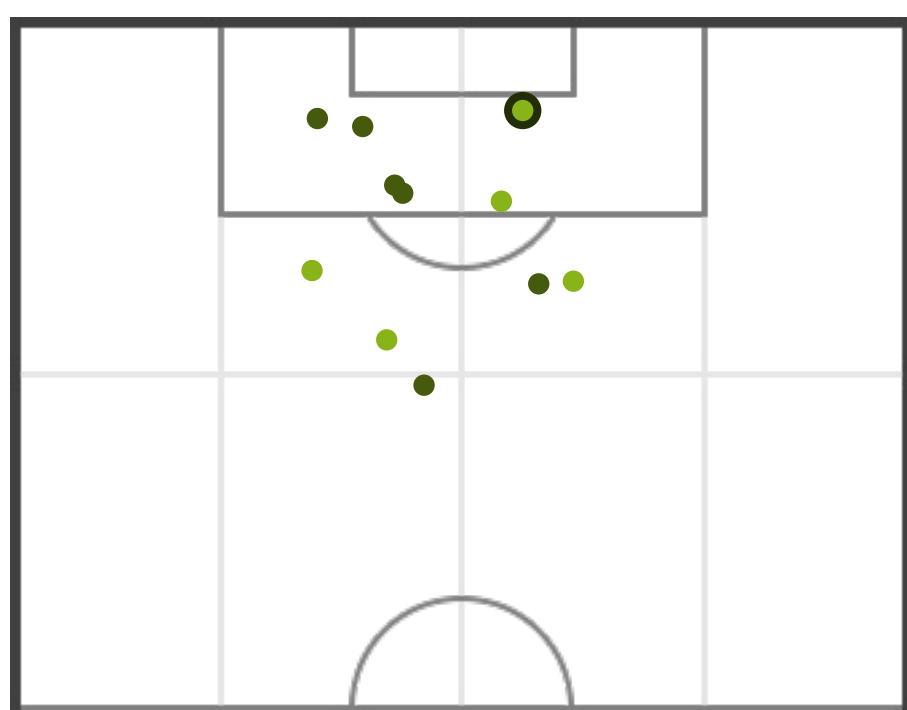

GENERAL STATS

FIRST/SECOND HALF COMPARISON

EDGWARE TOWN FC

0	Assists	0
4 (3)	Shots (on target)	7 (2)
2	Corners	5
1	Yellow cards	1
0	Red cards	0
2	Offsides	1
0	Substitutions	3

TOTALS

EDGWARE TOW... CRAWLEY GREE...

0	Assists	0
11 (5)	Shots (on target)	12 (7)
7	Corners	0
2	Yellow cards	0
0	Red cards	0
3	Offsides	3
3	Substitutions	3

FIRST/SECOND HALF COMPARISON

CRAWLEY GREEN FC

0	Assists	0
3 (1)	Shots (on target)	9 (6)
0	Corners	0
0	Yellow cards	0
0	Red cards	0
2	Offsides	1
0	Substitutions	3

SHOTS STATS

POSITIONS

● Goals ● Shots on target ● Shots off target

FIRST HALF

4 (3)	Shots (on target)	3 (1)
19.84	Shots - average distance (m)	31.05
11'15"	1 shot every (mins)	15'0"

% shots on target

SECOND HALF