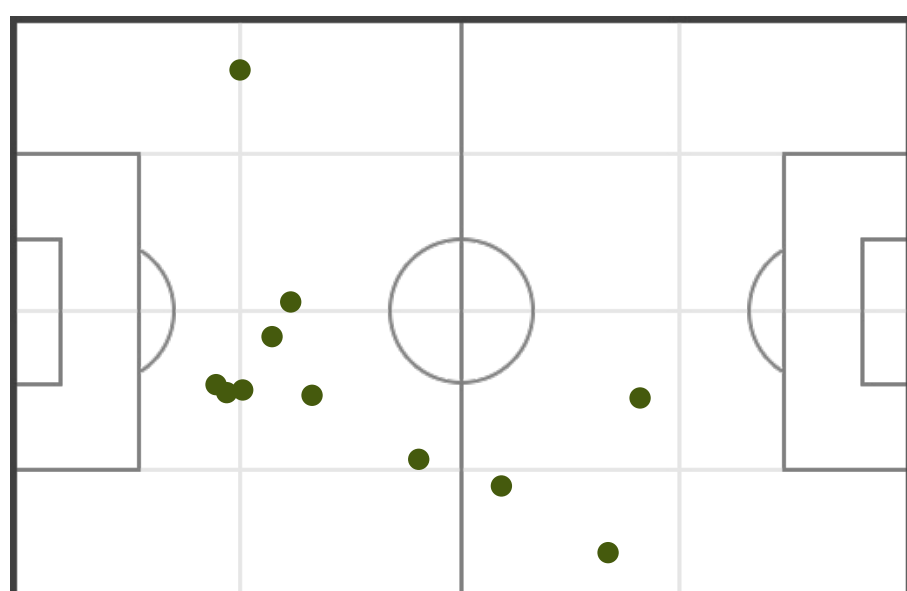

7 (2)	Shots (on target)	9 (6)
13.63	Shots - average distance (m)	30.4
6'26"	1 shot every (mins)	5'0"

% shots on target

TOTALS

11 (5)	Shots (on target)	12 (7)
14.85	Shots - average distance (m)	30.61
8'11"	1 shot every (mins)	7'30"

% shots on target

POSITIONS

● Goals ● Shots on target ● Shots off target

FOULS

POSITIONS

→ Attacking direction ● Fouls - committed

FIRST HALF

4	Fouls - committed	6
6	Fouls - suffered	4

SECOND HALF

7	Fouls - committed	5
5	Fouls - suffered	4

TOTALS

11	Fouls - committed	11
11	Fouls - suffered	8

POSITIONS

← Attacking direction ● Fouls - committed

See all match details on:

goal.sh/m/ou6kw222b