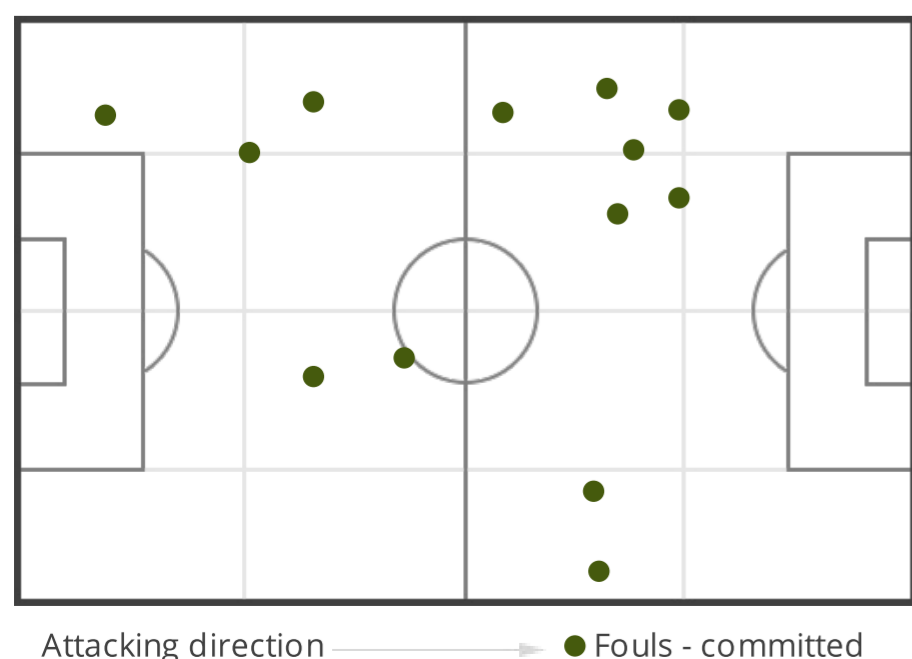

EDGWARE TOW... BROADFIELDS FC

2	Assists	0
14 (10)	Shots (on target)	4 (2)
5	Corners	4
2	Yellow cards	3
0	Red cards	1
0	Offsides	0
3	Substitutions	2

FIRST/SECOND HALF COMPARISON

BROADFIELDS FC

0	Assists	0
2 (1)	Shots (on target)	2 (1)
1	Corners	3
2	Yellow cards	1
0	Red cards	1
0	Offsides	0
1	Substitutions	1

SHOTS STATS

POSITIONS

FIRST HALF

7 (4)	Shots (on target)	2 (1)
22.2	Shots - average distance (m)	15.22
6'26"	1 shot every (mins)	22'30"
57.14	% shots on target	50

SECOND HALF

7 (6)	Shots (on target)	2 (1)
21.13	Shots - average distance (m)	61.85
6'26"	1 shot every (mins)	22'30"
85.71	% shots on target	50

TOTALS

14 (10)	Shots (on target)	4 (2)
20.57	Shots - average distance (m)	25.42
6'26"	1 shot every (mins)	22'30"
71.43	% shots on target	50

POSITIONS

POSITIONS

FIRST HALF

6	Fouls - committed	6
6	Fouls - suffered	5