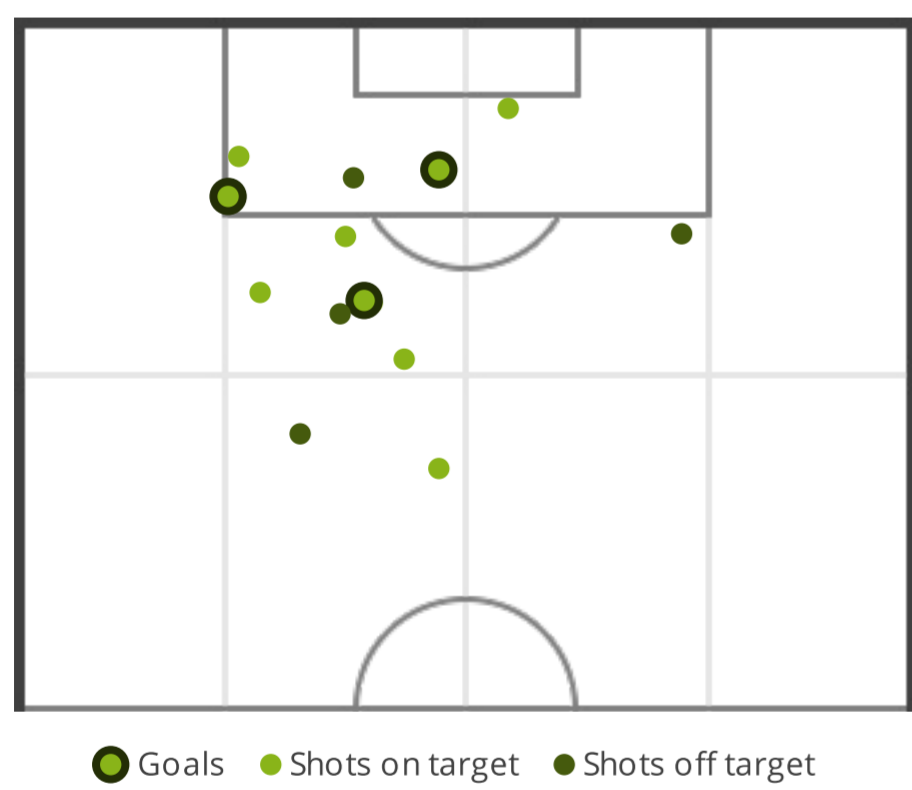

17 DUFFY

BENCH

BENCH

GENERAL STATS

FIRST/SECOND HALF COMPARISON

EDGWARE TOWN FC

0	Assists	2
7 (4)	Shots (on target)	7 (6)
1	Corners	4
0	Yellow cards	2
0	Red cards	0
0	Offsides	0
0	Substitutions	3

TOTALS

EDGWARE TOW... BROADFIELDS FC

2	Assists	0
14 (10)	Shots (on target)	4 (2)
5	Corners	4
2	Yellow cards	3
0	Red cards	1
0	Offsides	0
3	Substitutions	2

FIRST/SECOND HALF COMPARISON

BROADFIELDS FC

0	Assists	0
2 (1)	Shots (on target)	2 (1)
1	Corners	3
2	Yellow cards	1
0	Red cards	1
0	Offsides	0
1	Substitutions	1

SHOTS STATS

POSITIONS

FIRST HALF

7 (4)	Shots (on target)	2 (1)
22.2	Shots - average distance (m)	15.22
6'26"	1 shot every (mins)	22'30"
57.14	% shots on target	50

SECOND HALF

7 (6)	Shots (on target)	2 (1)
21.13	Shots - average distance (m)	61.85
6'26"	1 shot every (mins)	22'30"
85.71	% shots on target	50

TOTALS

14 (10)	Shots (on target)	4 (2)
20.57	Shots - average distance (m)	25.42
6'26"	1 shot every (mins)	22'30"
71.43	% shots on target	50

POSITIONS

POSITIONS

FIRST HALF

6	Fouls - committed	6
6	Fouls - suffered	5