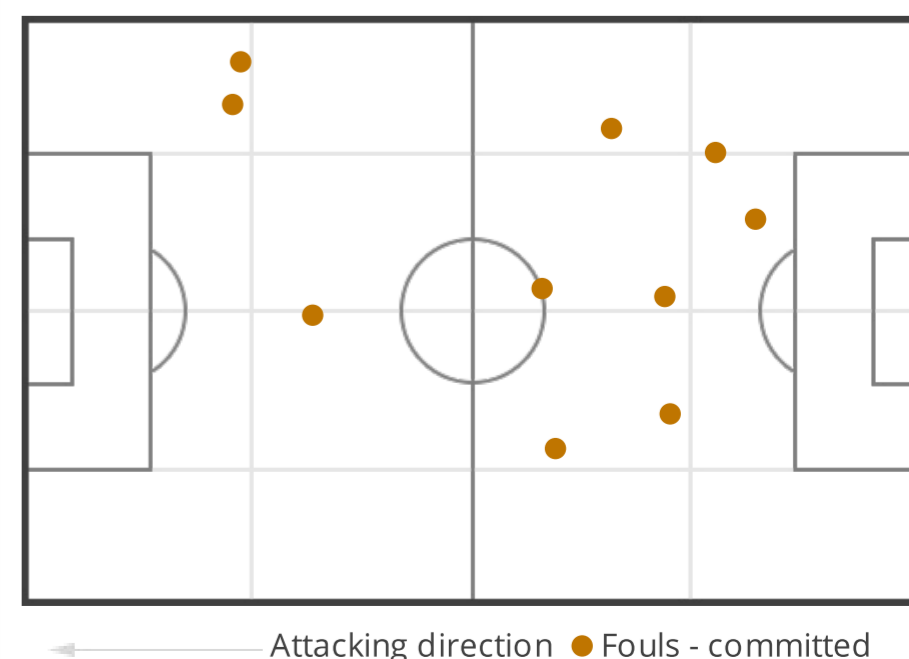

POSITIONS

See all match details on:

goal.sh/m/4g27w222b