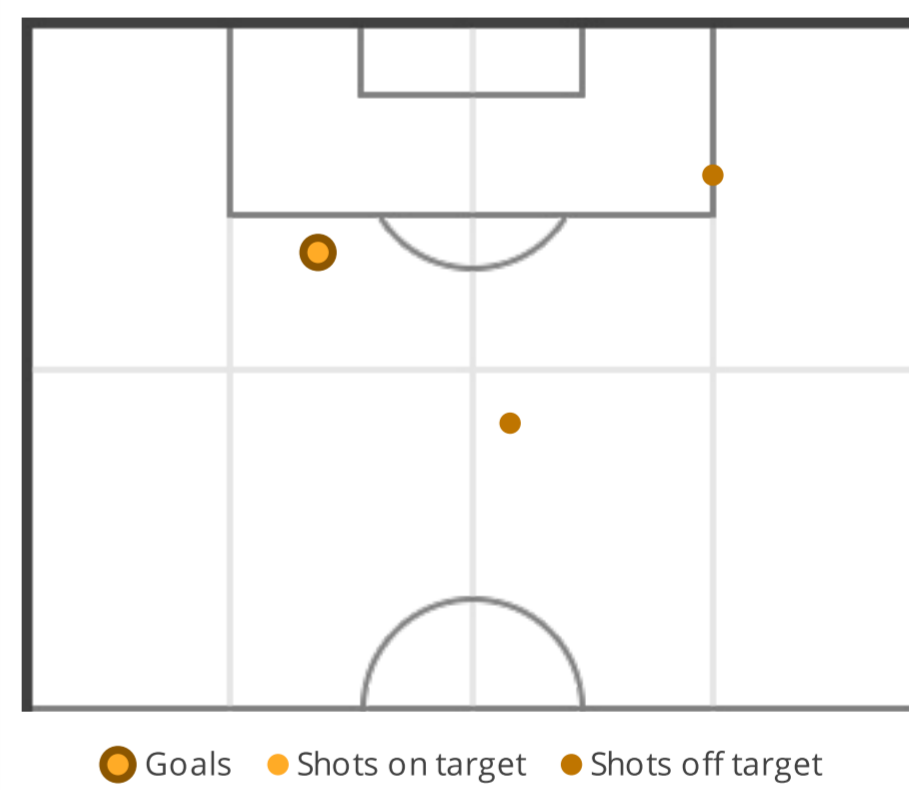

EDGWARE TOW... BROADFIELDS FC

2	Assists	0
14 (10)	Shots (on target)	4 (2)
5	Corners	4
2	Yellow cards	3
0	Red cards	1
0	Offsides	0
3	Substitutions	2

FIRST/SECOND HALF COMPARISON

BROADFIELDS FC

0	Assists	0
2 (1)	Shots (on target)	2 (1)
1	Corners	3
2	Yellow cards	1
0	Red cards	1
0	Offsides	0
1	Substitutions	1

SHOTS STATS

POSITIONS

FIRST HALF

7 (4)	Shots (on target)	2 (1)
22.2	Shots - average distance (m)	15.22
6'26"	1 shot every (mins)	22'30"
57.14	% shots on target	50

SECOND HALF

7 (6)	Shots (on target)	2 (1)
21.13	Shots - average distance (m)	61.85
6'26"	1 shot every (mins)	22'30"
85.71	% shots on target	50

TOTALS

14 (10)	Shots (on target)	4 (2)
20.57	Shots - average distance (m)	25.42
6'26"	1 shot every (mins)	22'30"
71.43	% shots on target	50

POSITIONS

POSITIONS

FIRST HALF

6	Fouls - committed	6
6	Fouls - suffered	5