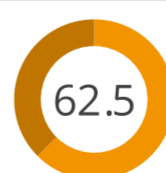

8 (6)	Shots (on target)	5 (3)
14.37	Shots - average distance (m)	19.47
5'38"	1 shot every (mins)	9'0"

% shots on target

TOTALS

16 (12)	Shots (on target)	8 (5)
15.02	Shots - average distance (m)	16.4
5'38"	1 shot every (mins)	11'15"

% shots on target

POSITIONS

● Goals ● Shots on target ● Shots off target

FOULS

POSITIONS

→ Attacking direction ● Fouls - committed

FIRST HALF

5	Fouls - committed	8
8	Fouls - suffered	5