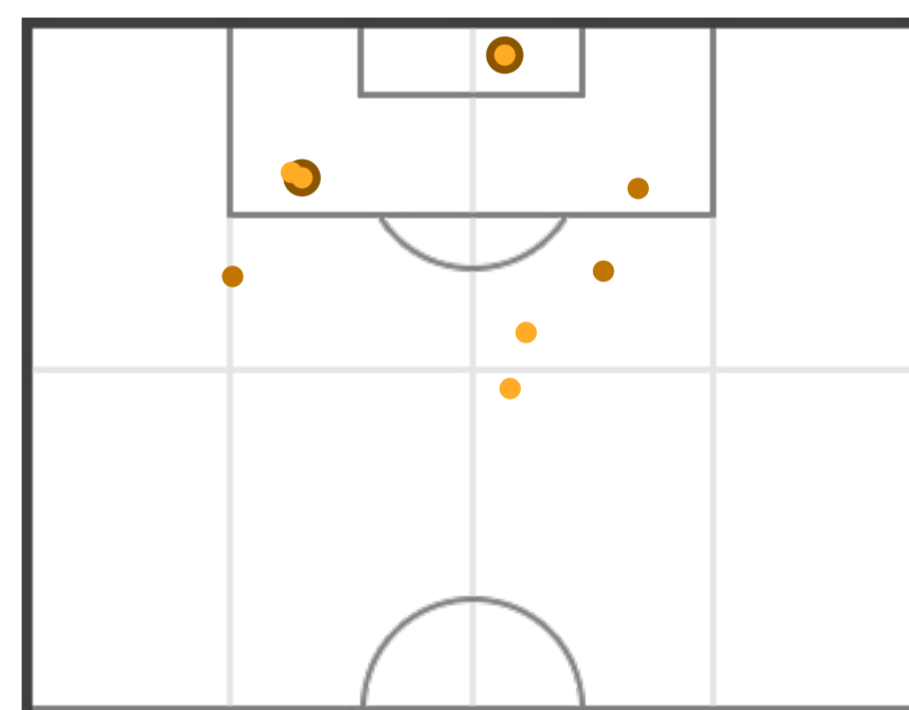

SHOTS STATS

POSITIONS

● Goals ● Shots on target ● Shots off target

FIRST HALF

8 (6)	Shots (on target)	3 (2)
15.78	Shots - average distance (m)	13.37
5'38"	1 shot every (mins)	15'0"

% shots on target

SECOND HALF

8 (6)	Shots (on target)	5 (3)
14.37	Shots - average distance (m)	19.47
5'38"	1 shot every (mins)	9'0"

% shots on target

TOTALS

16 (12)	Shots (on target)	8 (5)
15.02	Shots - average distance (m)	16.4
5'38"	1 shot every (mins)	11'15"

% shots on target

POSITIONS

● Goals ● Shots on target ● Shots off target

FOULS

POSITIONS

→ Attacking direction ● Fouls - committed

FIRST HALF

5	Fouls - committed	8
8	Fouls - suffered	5