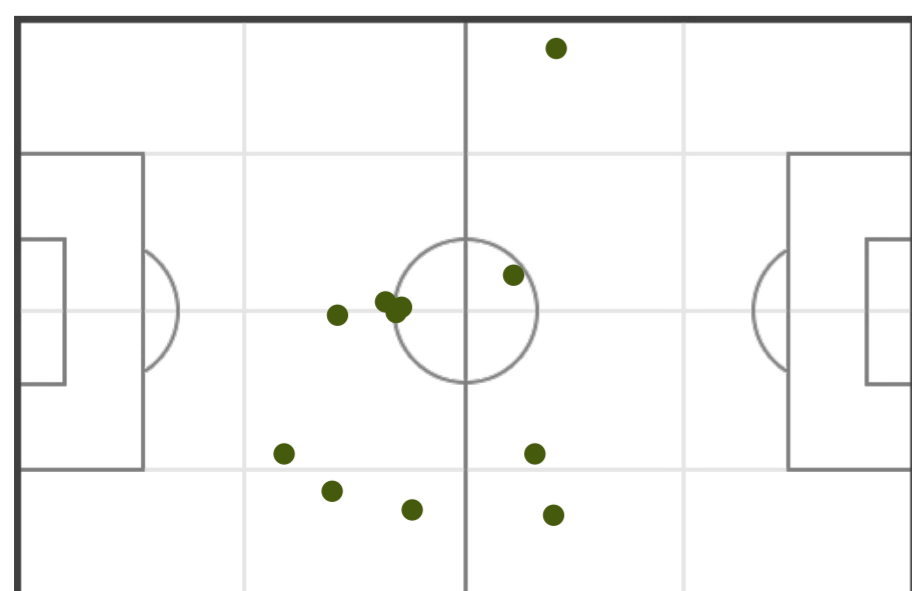

8 (6)	Shots (on target)	5 (3)
14.37	Shots - average distance (m)	19.47
5'38"	1 shot every (mins)	9'0"

% shots on target

TOTALS

16 (12)	Shots (on target)	8 (5)
15.02	Shots - average distance (m)	16.4
5'38"	1 shot every (mins)	11'15"

% shots on target

POSITIONS

● Goals ● Shots on target ● Shots off target

FOULS

POSITIONS

→ Attacking direction ● Fouls - committed

FIRST HALF

5	Fouls - committed	8
8	Fouls - suffered	5

SECOND HALF

6	Fouls - committed	5
5	Fouls - suffered	5

TOTALS

11	Fouls - committed	13
13	Fouls - suffered	10

POSITIONS

← Attacking direction ● Fouls - committed

See all match details on:

goal.sh/m/5md7w222b