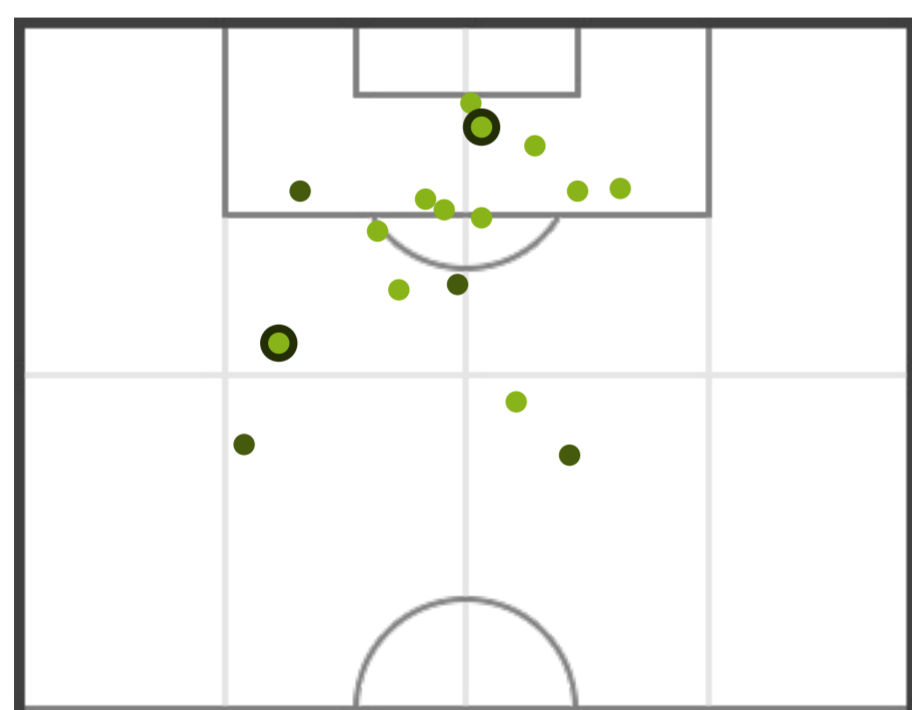

BENCH

GENERAL STATS

FIRST/SECOND HALF COMPARISON

EDGWARE TOWN FC

1	Assists	0
8 (6)	Shots (on target)	8 (6)
2	Corners	3
0	Yellow cards	2
0	Red cards	0
2	Offsides	0
0	Substitutions	1

TOTALS

EDGWARE TOW... ARLESEY TOWN...

1	Assists	0
16 (12)	Shots (on target)	8 (5)
5	Corners	1
2	Yellow cards	0
0	Red cards	0
2	Offsides	0
1	Substitutions	3

FIRST/SECOND HALF COMPARISON

ARLESEY TOWN FC

0	Assists	0
3 (2)	Shots (on target)	5 (3)
0	Corners	1
0	Yellow cards	0
0	Red cards	0
0	Offsides	0
0	Substitutions	3

SHOTS STATS

POSITIONS

● Goals ● Shots on target ● Shots off target

FIRST HALF

8 (6)	Shots (on target)	3 (2)
15.78	Shots - average distance (m)	13.37
5'38"	1 shot every (mins)	15'0"

% shots on target

SECOND HALF