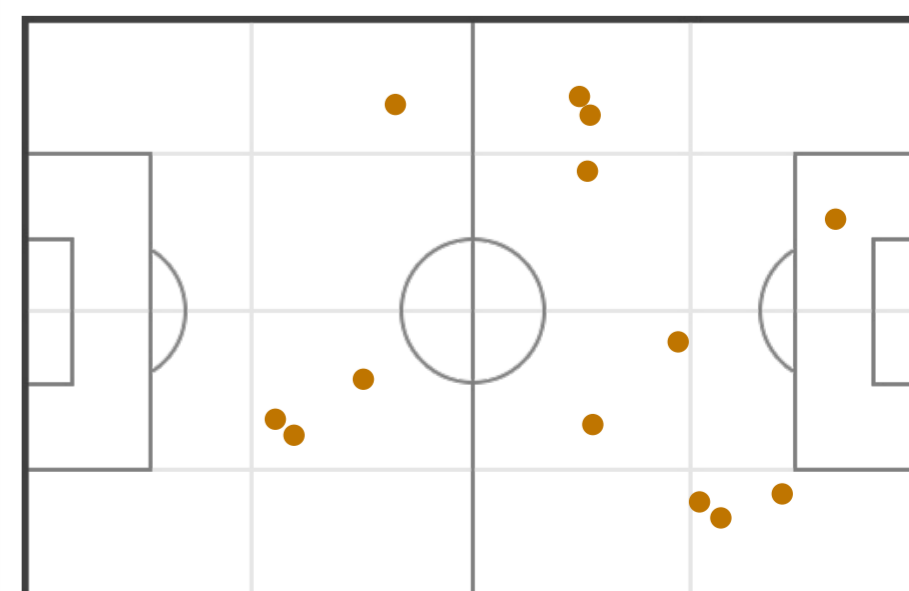

8 (6)	Shots (on target)	5 (3)
14.37	Shots - average distance (m)	19.47
5'38"	1 shot every (mins)	9'0"

% shots on target

TOTALS

16 (12)	Shots (on target)	8 (5)
15.02	Shots - average distance (m)	16.4
5'38"	1 shot every (mins)	11'15"

% shots on target

POSITIONS

● Goals ● Shots on target ● Shots off target

FOULS

POSITIONS

→ Attacking direction ● Fouls - committed

FIRST HALF

5	Fouls - committed	8
8	Fouls - suffered	5

SECOND HALF

6	Fouls - committed	5
5	Fouls - suffered	5

TOTALS

11	Fouls - committed	13
13	Fouls - suffered	10

POSITIONS

← Attacking direction ● Fouls - committed

See all match details on:

goal.sh/m/5md7w222b