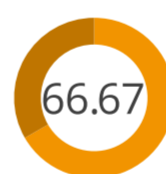

SHOTS STATS

POSITIONS

● Goals ● Shots on target ● Shots off target

FIRST HALF

8 (6)	Shots (on target)	3 (2)
15.78	Shots - average distance (m)	13.37
5'38"	1 shot every (mins)	15'0"

% shots on target

SECOND HALF