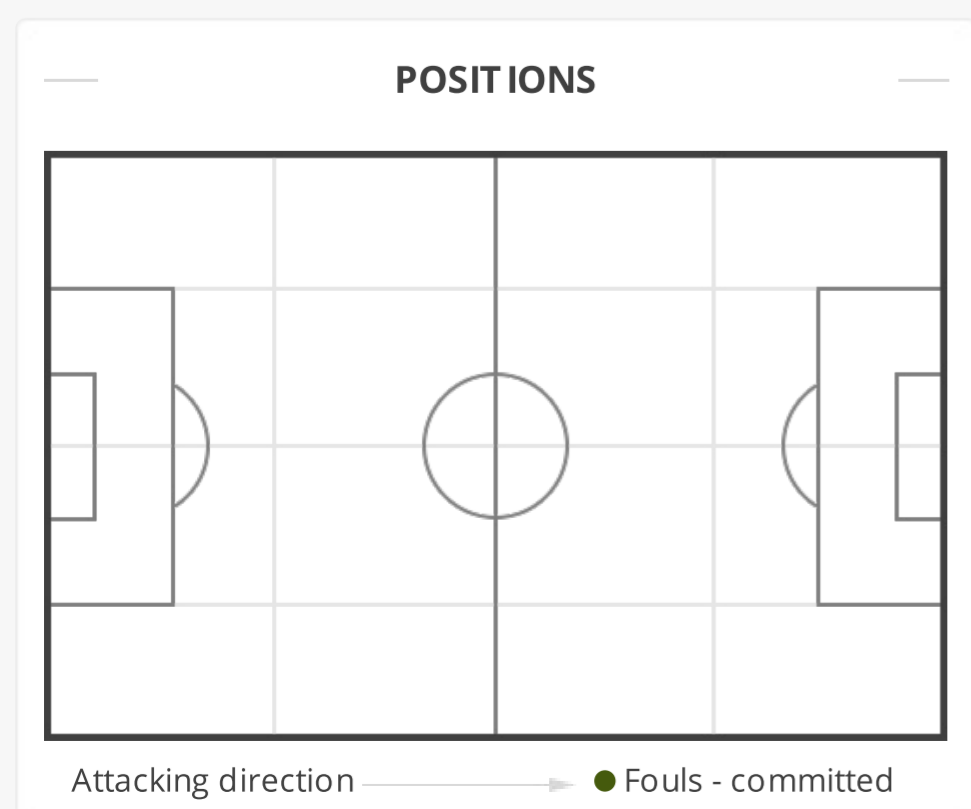

SOUTH AFRICA U20

73' L. Foster, 90'+4 L. Foster

Thursday | 7 December 2017 | 15:00

2 0

MAURITIUS U20

#RSAU20MAU20

LINEUPS

Coach	
	K. KUBHEKA 20
	S. SAMBO 2
↓ 89'	H. MASHIANE 3
	L. MATLOU 6
↓ 47'	K. NTSHABELENG 8
	N. NGCOBO 11
	T. MUKUMELA 13
	S. MABILISO 14
	K. CUPIDO 15
■ 66'	T. ZUKE 18
↓ 81'	L. MKATSHANA 19
BENCH	
	S. TSHABALALA 1
	B. CROSS 4
	K. BULL 5
	S. SIBIYA 7
↑ 47'	L. FOSTER 9
↑ 81'	P. MASWANGANYI 10
↑ 89'	M. MODISE 12
	R. LEANER 16
	S. MBULU 17

Coach	
	1 P. FIGARO
	2 G. VIELLEUSE ↓ 80'
	3 J. JOLICOEUR
	4 L. JACKSON
	5 G. COLLET
	12 T. PERROT ↓ 64'
	7 J. SARAH
	8 C. LEGRAND ↓ 70'
	9 J. PATATE
	10 A. FERRE
	15 J. SOPHIE
BENCH	
	20 J. GEORGES
	19 Y. PERTICOT
	6 J. ANTOINE
	11 M. DIMANCHE
	13 A. FRANCOIS ↑ 64'
	14 A. PERLE ↑ 70'
	16 O. RABOT
	17 L. MILAZAR
	18 A. CHIU CHUNG FAT ↑ 80'

GENERAL STATS

FIRST/SECOND HALF COMPARISON

SOUTH AFRICA U20

0	Assists	0
0 (0)	Shots (on target)	2 (2)
0	Corners	0
0	Yellow cards	1
0	Red cards	0
0	Offsides	1
0	Substitutions	3

TOTALS

S AFRICA U20	MAURITIUS U20	
49	51	
Ball possession (%)		
0	Assists	0
2 (2)	Shots (on target)	0 (0)
0	Corners	0
1	Yellow cards	0
0	Red cards	0
1	Offsides	0
3	Substitutions	3

FIRST/SECOND HALF COMPARISON

MAURITIUS U20

0	Assists	0
0 (0)	Shots (on target)	0 (0)
0	Corners	0
0	Yellow cards	0
0	Red cards	0
0	Offsides	0
0	Substitutions	3

SHOTS STATS

FIRST HALF

0 (0)	Shots (on target)	0 (0)
0	Shots - average distance (m)	0
-	1 shot every (mins)	-
0	% shots on target	0

SECOND HALF

2 (2)	Shots (on target)	0 (0)
0	Shots - average distance (m)	0
22'30"	1 shot every (mins)	-
100	% shots on target	0

TOTALS

2 (2)	Shots (on target)	0 (0)
0	Shots - average distance (m)	0
45'0"	1 shot every (mins)	-
100	% shots on target	0

FOULS

FIRST HALF

0	Fouls - committed	0
0	Fouls - suffered	0

SECOND HALF

0	Fouls - committed	0
0	Fouls - suffered	0

TOTALS

0	Fouls - committed	0
0	Fouls - suffered	0