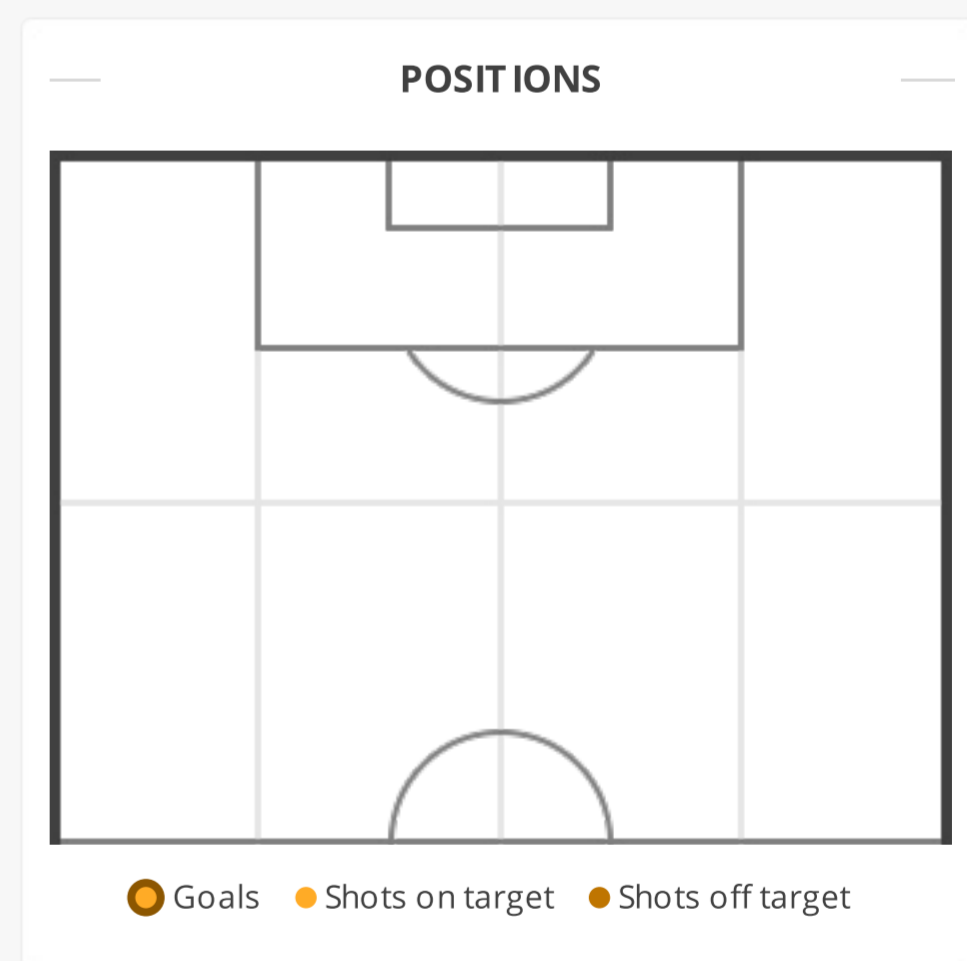

FIRST/SECOND HALF COMPARISON

MAURITIUS U20

0	Assists	0
0 (0)	Shots (on target)	0 (0)
0	Corners	0
0	Yellow cards	0
0	Red cards	0
0	Offsides	0
0	Substitutions	3

SHOTS STATS

FIRST HALF

0 (0)	Shots (on target)	0 (0)
0	Shots - average distance (m)	0
-	1 shot every (mins)	-
0	% shots on target	0

SECOND HALF

2 (2)	Shots (on target)	0 (0)
0	Shots - average distance (m)	0
22'30"	1 shot every (mins)	-
100	% shots on target	0

TOTALS

2 (2)	Shots (on target)	0 (0)
0	Shots - average distance (m)	0
45'0"	1 shot every (mins)	-
100	% shots on target	0