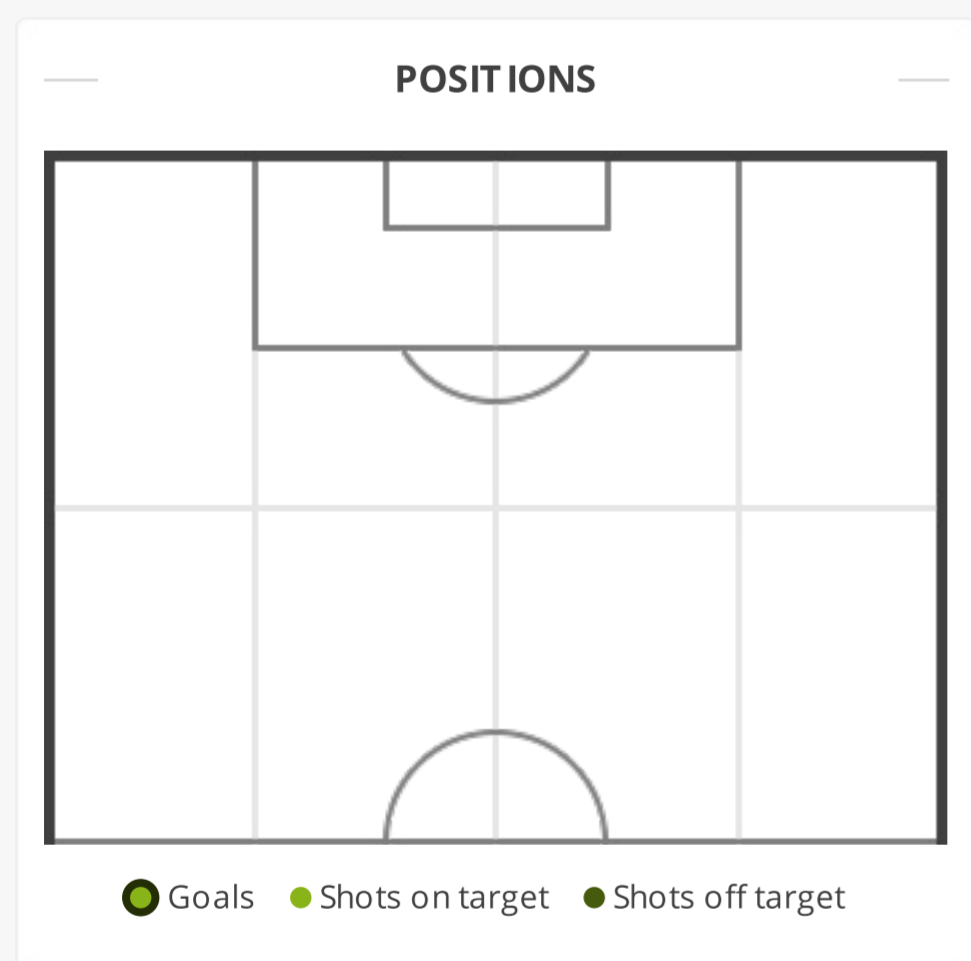

SOUTH AFRICA U20

73' L. Foster, 90'+4 L. Foster

Thursday | 7 December 2017 | 15:00

2 0

MAURITIUS U20

#RSAU20MAU20

LINEUPS

Coach	
	K. KUBHEKA 20
	S. SAMBO 2
↓ 89'	H. MASHIANE 3
	L. MATLOU 6
↓ 47'	K. NTSHABELENG 8
	N. NGCOBO 11
	T. MUKUMELA 13
	S. MABILISO 14
	K. CUPIDO 15
■ 66'	T. ZUKE 18
↓ 81'	L. MKATSHANA 19
BENCH	
	S. TSHABALALA 1
	B. CROSS 4
	K. BULL 5
	S. SIBIYA 7
↑ 47'	L. FOSTER 9
↑ 81'	P. MASWANGANYI 10
↑ 89'	M. MODISE 12
	R. LEANER 16
	S. MBULU 17

Coach	
	1 P. FIGARO
	2 G. VIELLEUSE ↓ 80'
	3 J. JOLICOEUR
	4 L. JACKSON
	5 G. COLLET
	12 T. PERROT ↓ 64'
	7 J. SARAH
	8 C. LEGRAND ↓ 70'
	9 J. PATATE
	10 A. FERRE
	15 J. SOPHIE
BENCH	
	20 J. GEORGES
	19 Y. PERTICOT
	6 J. ANTOINE
	11 M. DIMANCHE
	13 A. FRANCOIS ↑ 64'
	14 A. PERLE ↑ 70'
	16 O. RABOT
	17 L. MILAZAR
	18 A. CHIU CHUNG FAT ↑ 80'

GENERAL STATS

FIRST/SECOND HALF COMPARISON

SOUTH AFRICA U20

0	Assists	0
0 (0)	Shots (on target)	2 (2)
0	Corners	0
0	Yellow cards	1
0	Red cards	0
0	Offsides	1
0	Substitutions	3

TOTALS

S AFRICA U20	MAURITIUS U20	
49	51	
Ball possession (%)		
0	Assists	0
2 (2)	Shots (on target)	0 (0)
0	Corners	0
1	Yellow cards	0
0	Red cards	0
1	Offsides	0
3	Substitutions	3

FIRST/SECOND HALF COMPARISON

MAURITIUS U20

0	Assists	0
0 (0)	Shots (on target)	0 (0)
0	Corners	0
0	Yellow cards	0
0	Red cards	0
0	Offsides	0
0	Substitutions	3

SHOTS STATS