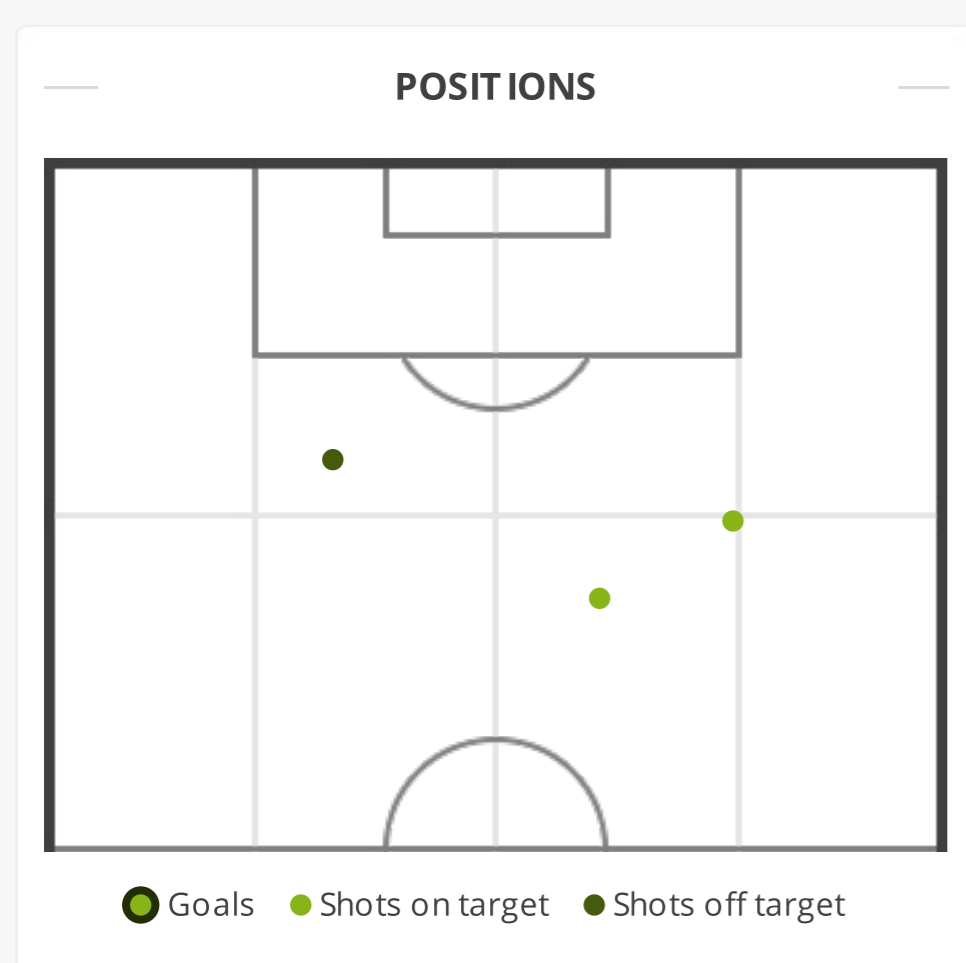

ANGOLA U20

0 1

NAMIBIA U20

14' E. Mungendje

Friday | 8 December 2017 | 11:30

#ANGU20NAMU20

LINEUPS

Coach		
J. EDUARDO	1	
M. DA COSTA	4	
F. QUISSANGA	6	
J. DE OLIVEIRA	7	
↓ 68'	C. YANDA	8
↓ 38'	Z. CATRAIO	10
↓ 81'	V. FÉLIX	11
J. SACALUMBO	15	
F. CACHIQUALA	16	
A. QUINTAS	17	
P. NGUENDEMBALA	18	
BENCH		
↑ 68'	P. AGOSTINHO	14
	P. ALVES	3
	J. BALANGA	5
	P. BRAVO	2
↑ 38'	I. JOÃO	13
↑ 81'	J. MIVO	9
	N. SIMÃO	12

Coach	
16 C. SPIEGAL	
2 P. KAMATI	
4 A. PETRUS	
7 G. HUMMEL	↓ 49'
8 A. KHAM	
11 R. FESTUS	↓ 59'
15 L. HAUKONGO	73'
17 M. DAVIDS	
14 H. MINGERI	
18 E. MUNGENDJE	↓ 69'
20 E. MORGAN	
BENCH	
12 R. HAWISEB	
5 A. HOBEXAB	
13 J. HOLLOMBACH	↑ 69'
19 P. KOTJIPATI	
3 S. NDJAVERA	
6 N. PETRUS	↑ 59'
10 V. TJIKUNDI	
1 U. TJIMUNE	
9 L. TUHAFENI	↑ 49'

GENERAL STATS

FIRST/SECOND HALF COMPARISON		
ANGOLA U20		
0	Assists	0
2 (1)	Shots (on target)	1 (1)
3	Corners	2
0	Yellow cards	0
0	Red cards	0
1	Offsides	1
1	Substitutions	2

TOTALS		
ANGOLA U20	NAMIBIA U20	
0	Assists	0
3 (2)	Shots (on target)	7 (3)
5	Corners	1
0	Yellow cards	1
0	Red cards	0
2	Offsides	1
3	Substitutions	3

FIRST/SECOND HALF COMPARISON		
NAMIBIA U20		
0	Assists	0
5 (3)	Shots (on target)	2 (0)
0	Corners	1
0	Yellow cards	1
0	Red cards	0
1	Offsides	0
0	Substitutions	3

SHOTS STATS

FIRST HALF		
2 (1)	Shots (on target)	5 (3)
28.27	Shots - average distance (m)	30.22
22'30"	1 shot every (mins)	9'0"
50	% shots on target	60
SECOND HALF		
1 (1)	Shots (on target)	2 (0)
33.26	Shots - average distance (m)	33.48
45'0"	1 shot every (mins)	22'30"
100	% shots on target	0
TOTALS		
3 (2)	Shots (on target)	7 (3)
28.78	Shots - average distance (m)	30.37
30'0"	1 shot every (mins)	12'51"
66.67	% shots on target	42.86