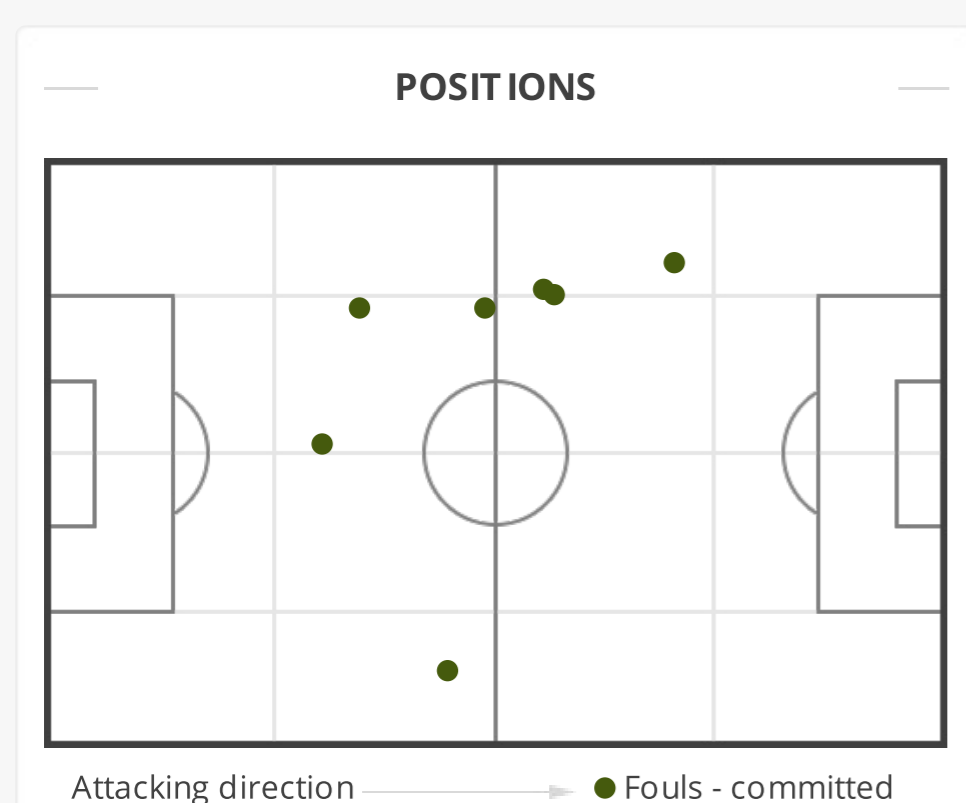

FIRST/SECOND HALF COMPARISON		
NAMIBIA U20		
0	Assists	0
5 (3)	Shots (on target)	2 (0)
0	Corners	1
0	Yellow cards	1
0	Red cards	0
1	Offsides	0
0	Substitutions	3

SHOTS STATS

FIRST HALF		
2 (1)	Shots (on target)	5 (3)
28.27	Shots - average distance (m)	30.22
22'30"	1 shot every (mins)	9'0"
50	% shots on target	60
SECOND HALF		
1 (1)	Shots (on target)	2 (0)
33.26	Shots - average distance (m)	33.48
45'0"	1 shot every (mins)	22'30"
100	% shots on target	0
TOTALS		
3 (2)	Shots (on target)	7 (3)
28.78	Shots - average distance (m)	30.37
30'0"	1 shot every (mins)	12'51"
66.67	% shots on target	42.86

FOULS

FIRST HALF		
5	Fouls - committed	0
0	Fouls - suffered	5
SECOND HALF		
2	Fouls - committed	4
4	Fouls - suffered	2
TOTALS		
7	Fouls - committed	4
4	Fouls - suffered	7

See all match details on:

goal.sh/m/hnukw222b