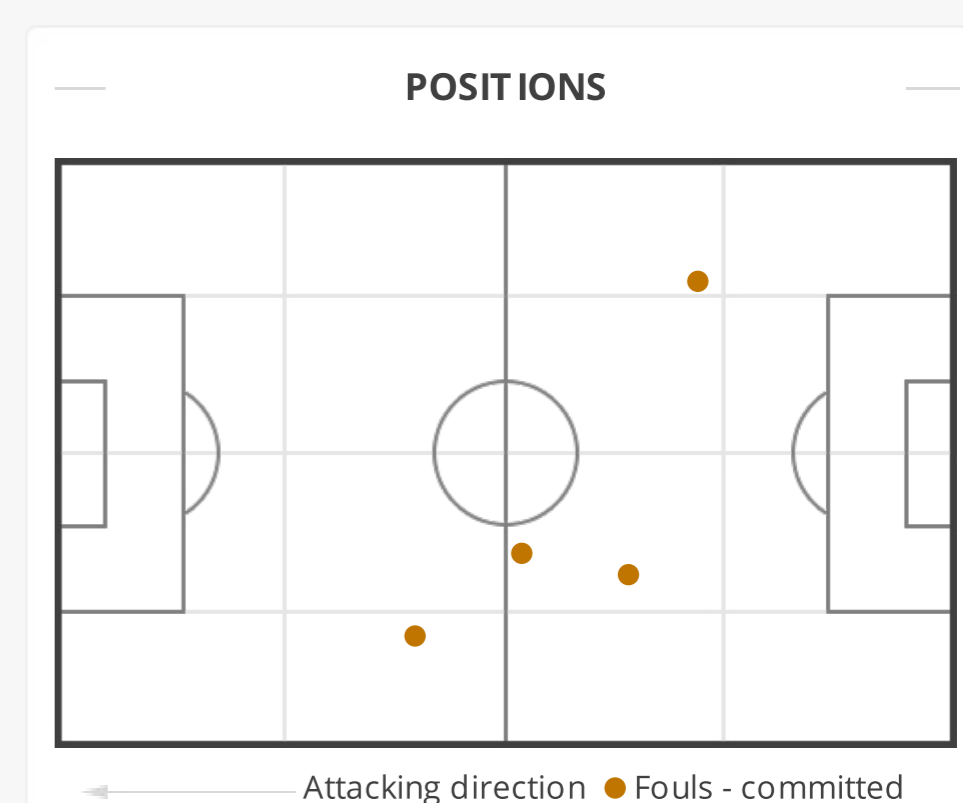

FIRST/SECOND HALF COMPARISON		
NAMIBIA U20		
0	Assists	0
5 (3)	Shots (on target)	2 (0)
0	Corners	1
0	Yellow cards	1
0	Red cards	0
1	Offsides	0
0	Substitutions	3

SHOTS STATS

FIRST HALF		
2 (1)	Shots (on target)	5 (3)
28.27	Shots - average distance (m)	30.22
22'30"	1 shot every (mins)	9'0"
50	% shots on target	60
SECOND HALF		
1 (1)	Shots (on target)	2 (0)
33.26	Shots - average distance (m)	33.48
45'0"	1 shot every (mins)	22'30"
100	% shots on target	0
TOTALS		
3 (2)	Shots (on target)	7 (3)
28.78	Shots - average distance (m)	30.37
30'0"	1 shot every (mins)	12'51"
66.67	% shots on target	42.86

FOULS

FIRST HALF		
5	Fouls - committed	0
0	Fouls - suffered	5
SECOND HALF		
2	Fouls - committed	4
4	Fouls - suffered	2
TOTALS		
7	Fouls - committed	4
4	Fouls - suffered	7

See all match details on:

goal.sh/m/hnukw222b