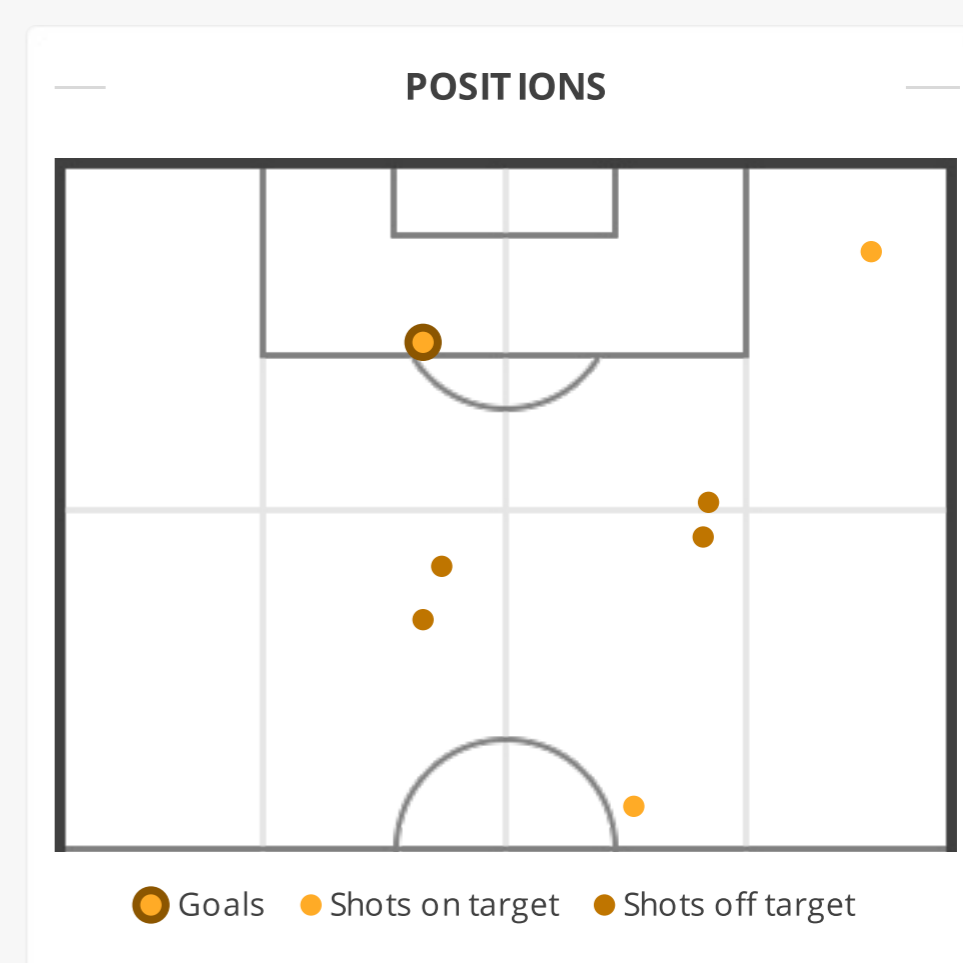

GENERAL STATS

FIRST/SECOND HALF COMPARISON		
ANGOLA U20		
0	Assists	0
2 (1)	Shots (on target)	1 (1)
3	Corners	2
0	Yellow cards	0
0	Red cards	0
1	Offsides	1
1	Substitutions	2

TOTALS		
ANGOLA U20	NAMIBIA U20	
0	Assists	0
3 (2)	Shots (on target)	7 (3)
5	Corners	1
0	Yellow cards	1
0	Red cards	0
2	Offsides	1
3	Substitutions	3

FIRST/SECOND HALF COMPARISON		
NAMIBIA U20		
0	Assists	0
5 (3)	Shots (on target)	2 (0)
0	Corners	1
0	Yellow cards	1
0	Red cards	0
1	Offsides	0
0	Substitutions	3

SHOTS STATS

FIRST HALF		
2 (1)	Shots (on target)	5 (3)
28.27	Shots - average distance (m)	30.22
22'30"	1 shot every (mins)	9'0"
50	% shots on target	60
SECOND HALF		
1 (1)	Shots (on target)	2 (0)
33.26	Shots - average distance (m)	33.48
45'0"	1 shot every (mins)	22'30"
100	% shots on target	0
TOTALS		
3 (2)	Shots (on target)	7 (3)
28.78	Shots - average distance (m)	30.37
30'0"	1 shot every (mins)	12'51"
66.67	% shots on target	42.86